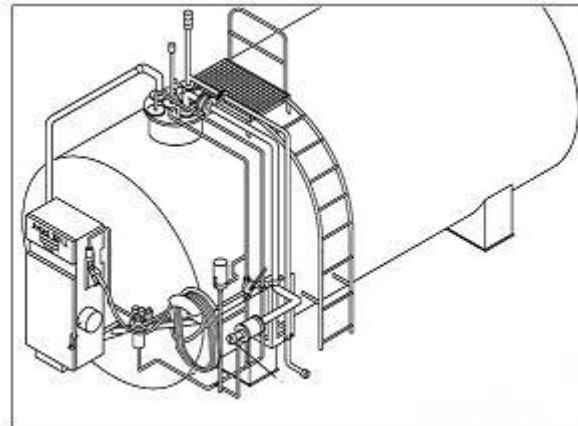

**Design and Construction
of
Over- and Underground Tanks and
complete Refuelling Installations**

AVGAS 100 LL

30m3 Tank with Pump 100 l/min.

Please ask for other Types and Sizes